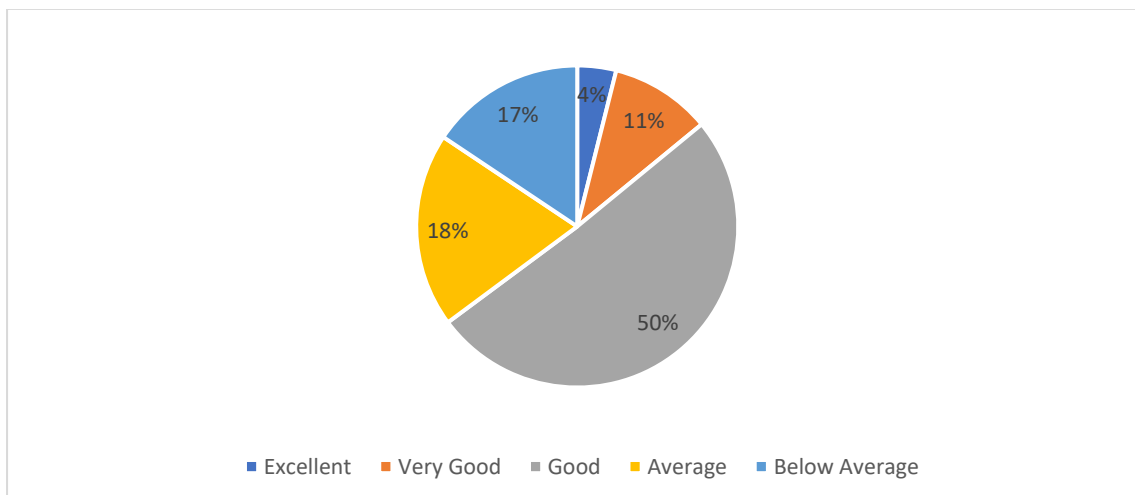

Q.5. To what extent the teachers keep the students updated about the latest developments in the subject/area of knowledge?