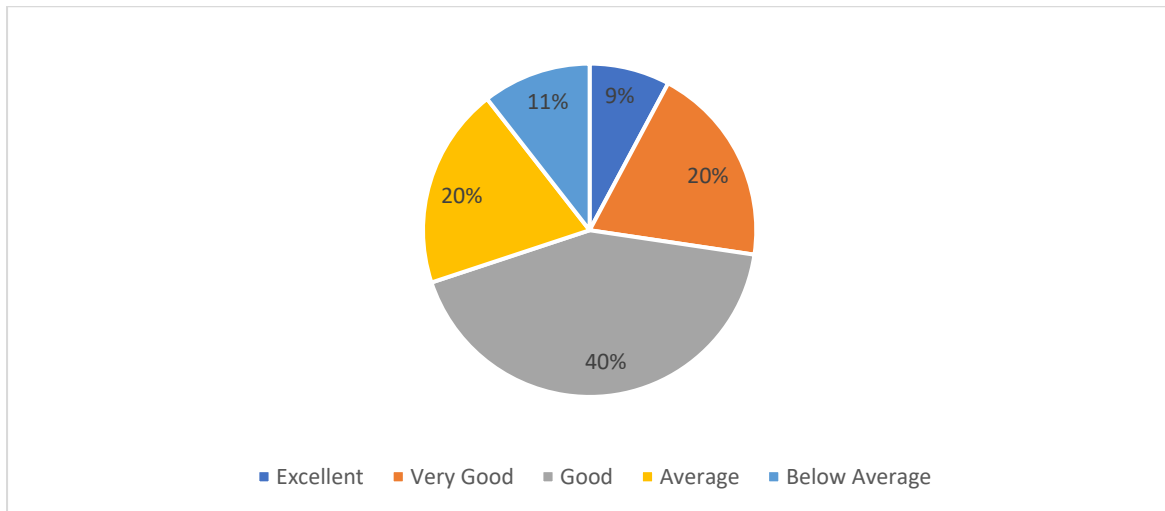

चौधरी महादेव प्रसाद महाविद्यालय C. M. P. DEGREE COLLEGE

(A Constituent P.G. College, University of Allahabad)

Under the Strengthening Component of DBT Star College Scheme

Website: www.cmpcollege.ac.in

STUDENT'S FEEDBACK ANALYSIS 2020-21

In the session 2020-21, 180 feedback responses have been received from students on the various points such as, curriculum, employability, library facility, teacher's knowledge, CMP-live, grievance redressal and college infrastructure, analysis of feedback is as follows:

Q.1 To what extent the present curriculum is able to instil critical thinking among the students?