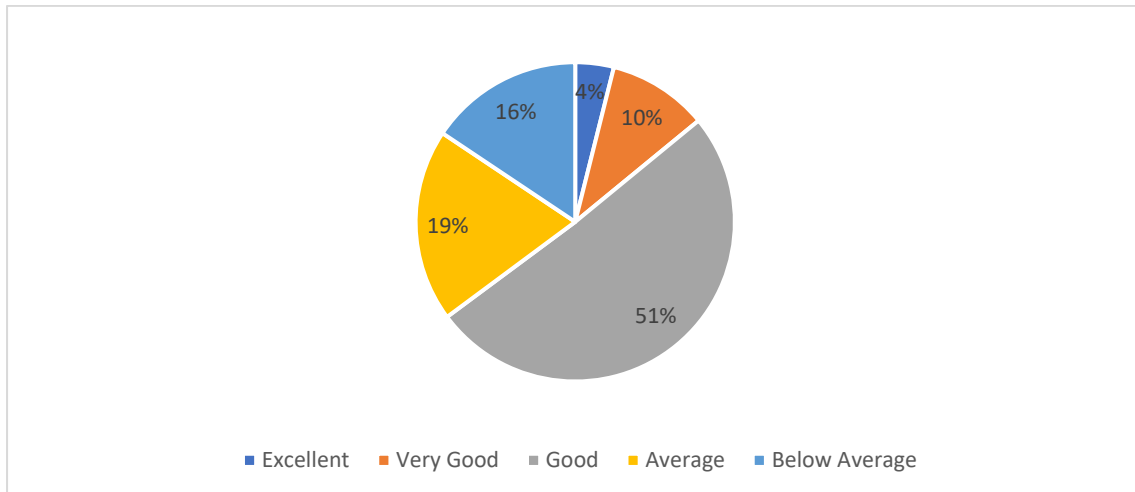

Q.3. Library facilities/ Online educational resources /Computer/Internet

Q.4. To what extent the modern teaching aids, power point presentations, web-resources, multi-media, e-content etc. are used by most of the teachers while teaching?

Q.5. To what extent the teachers keep the students updated about the latest developments in the subject/area of knowledge?