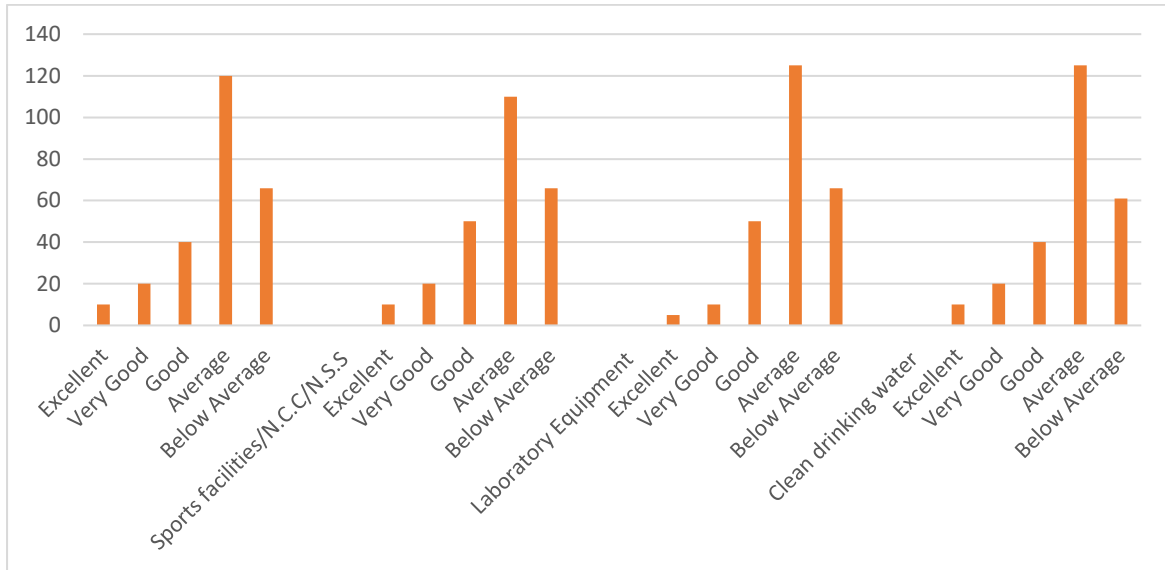

Q.3. Library facilities/ Online educational resources /Computer/Internet

Q.4. To what extent the modern teaching aids, power point presentations, web-resources, multi-media, e-content etc. are used by most of the teachers while teaching?